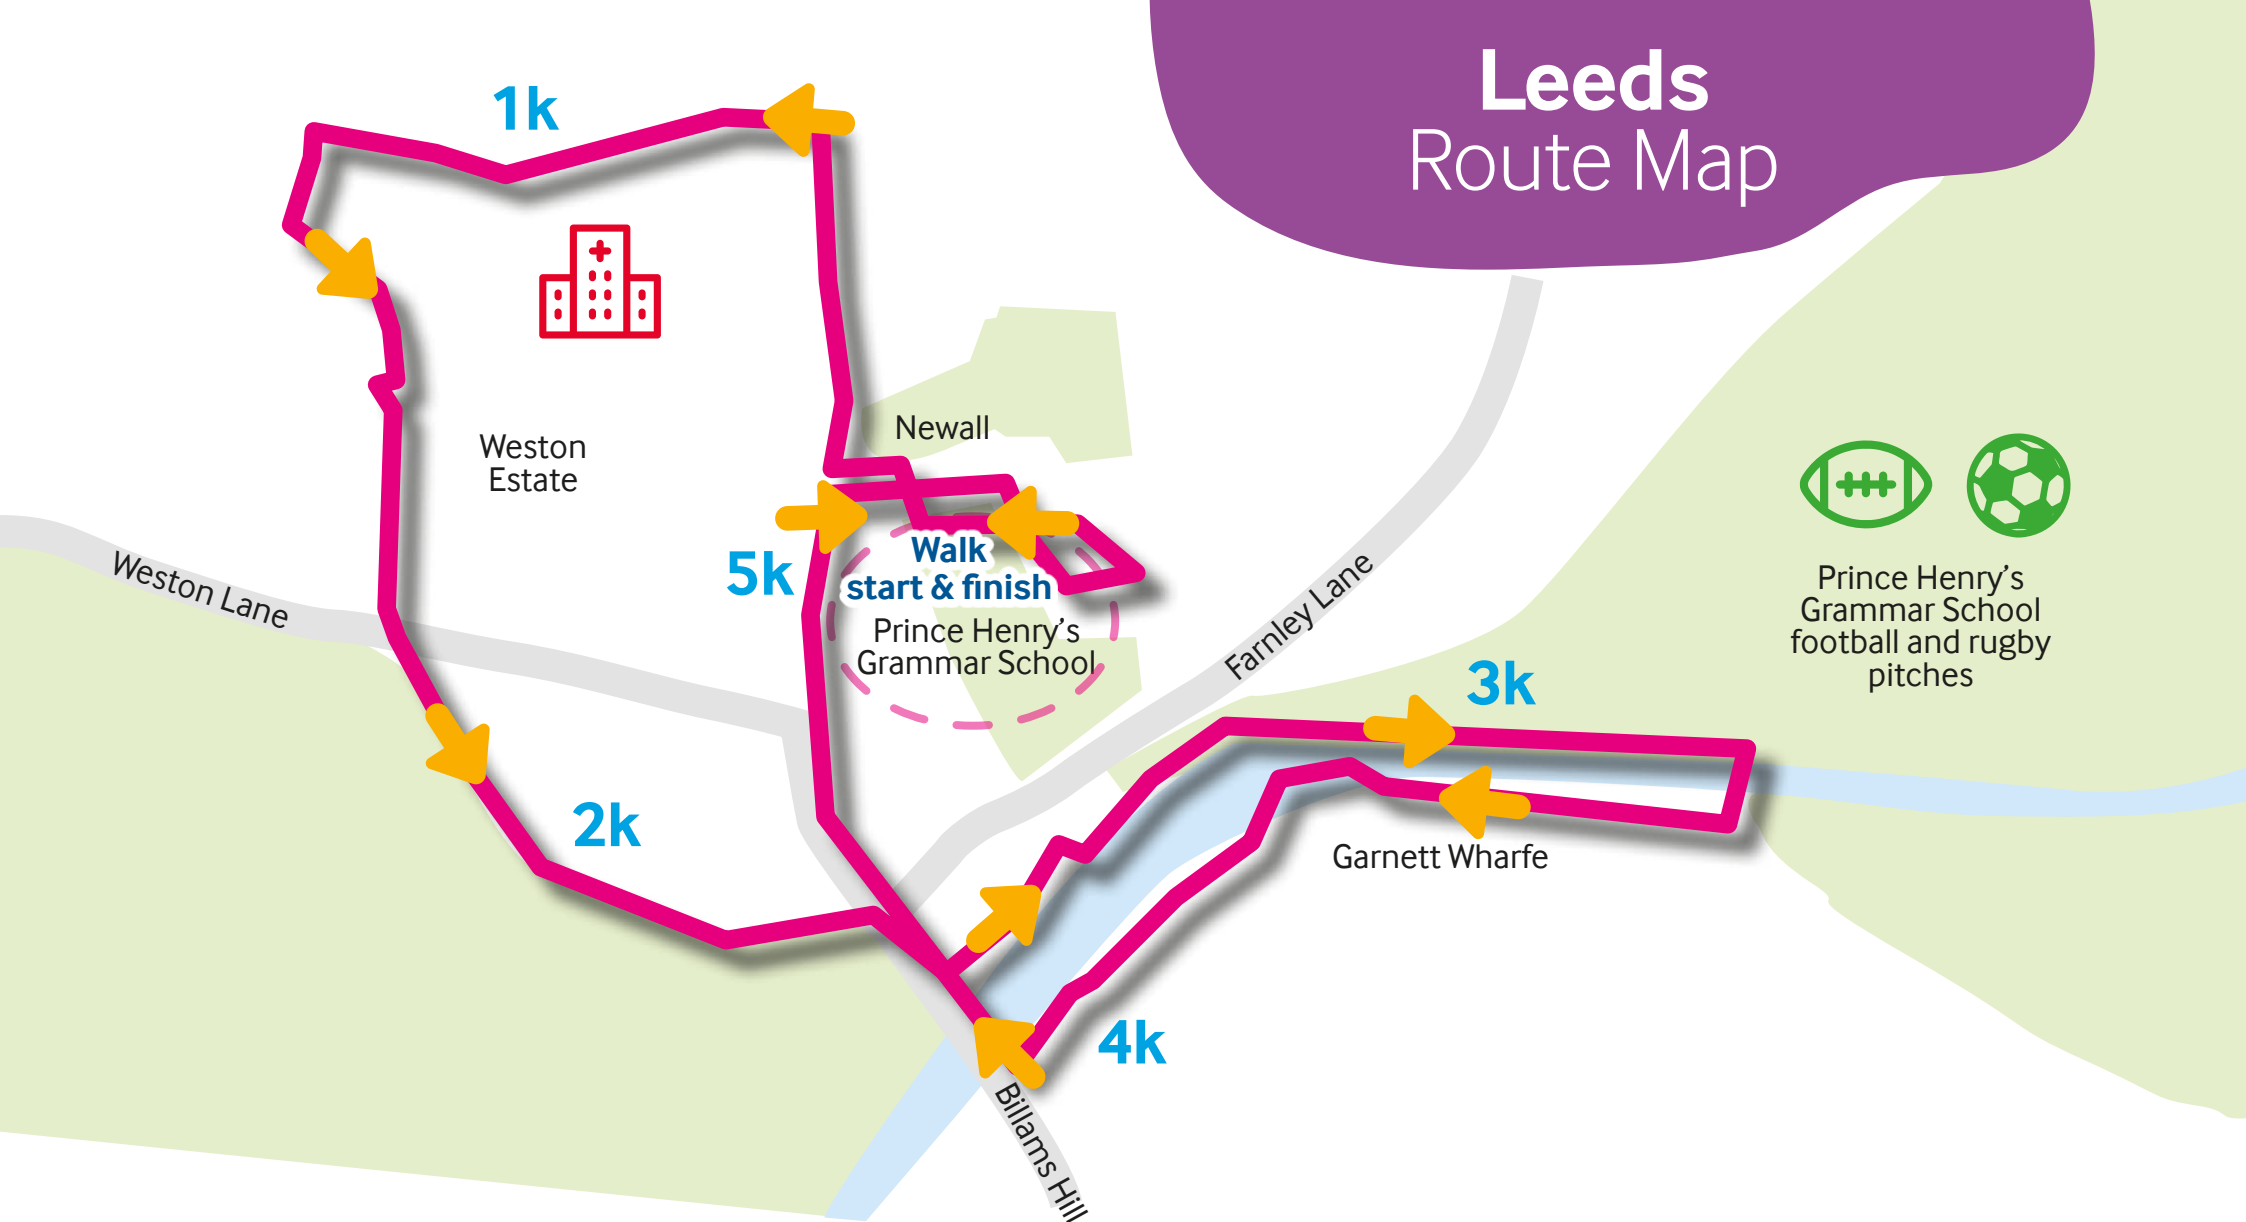

Leeds Route Map

Starlight Hike 2023

Follow us for more:

-  facebook.com/groups/sue Ryder starlight hike
-  [@sue_ryder](https://twitter.com/sue_ryder)

Sue Ryder is a charity registered in England and Wales (1052076) and in Scotland (SC039578). Ref. No. 07609. © Sue Ryder, July 2023.