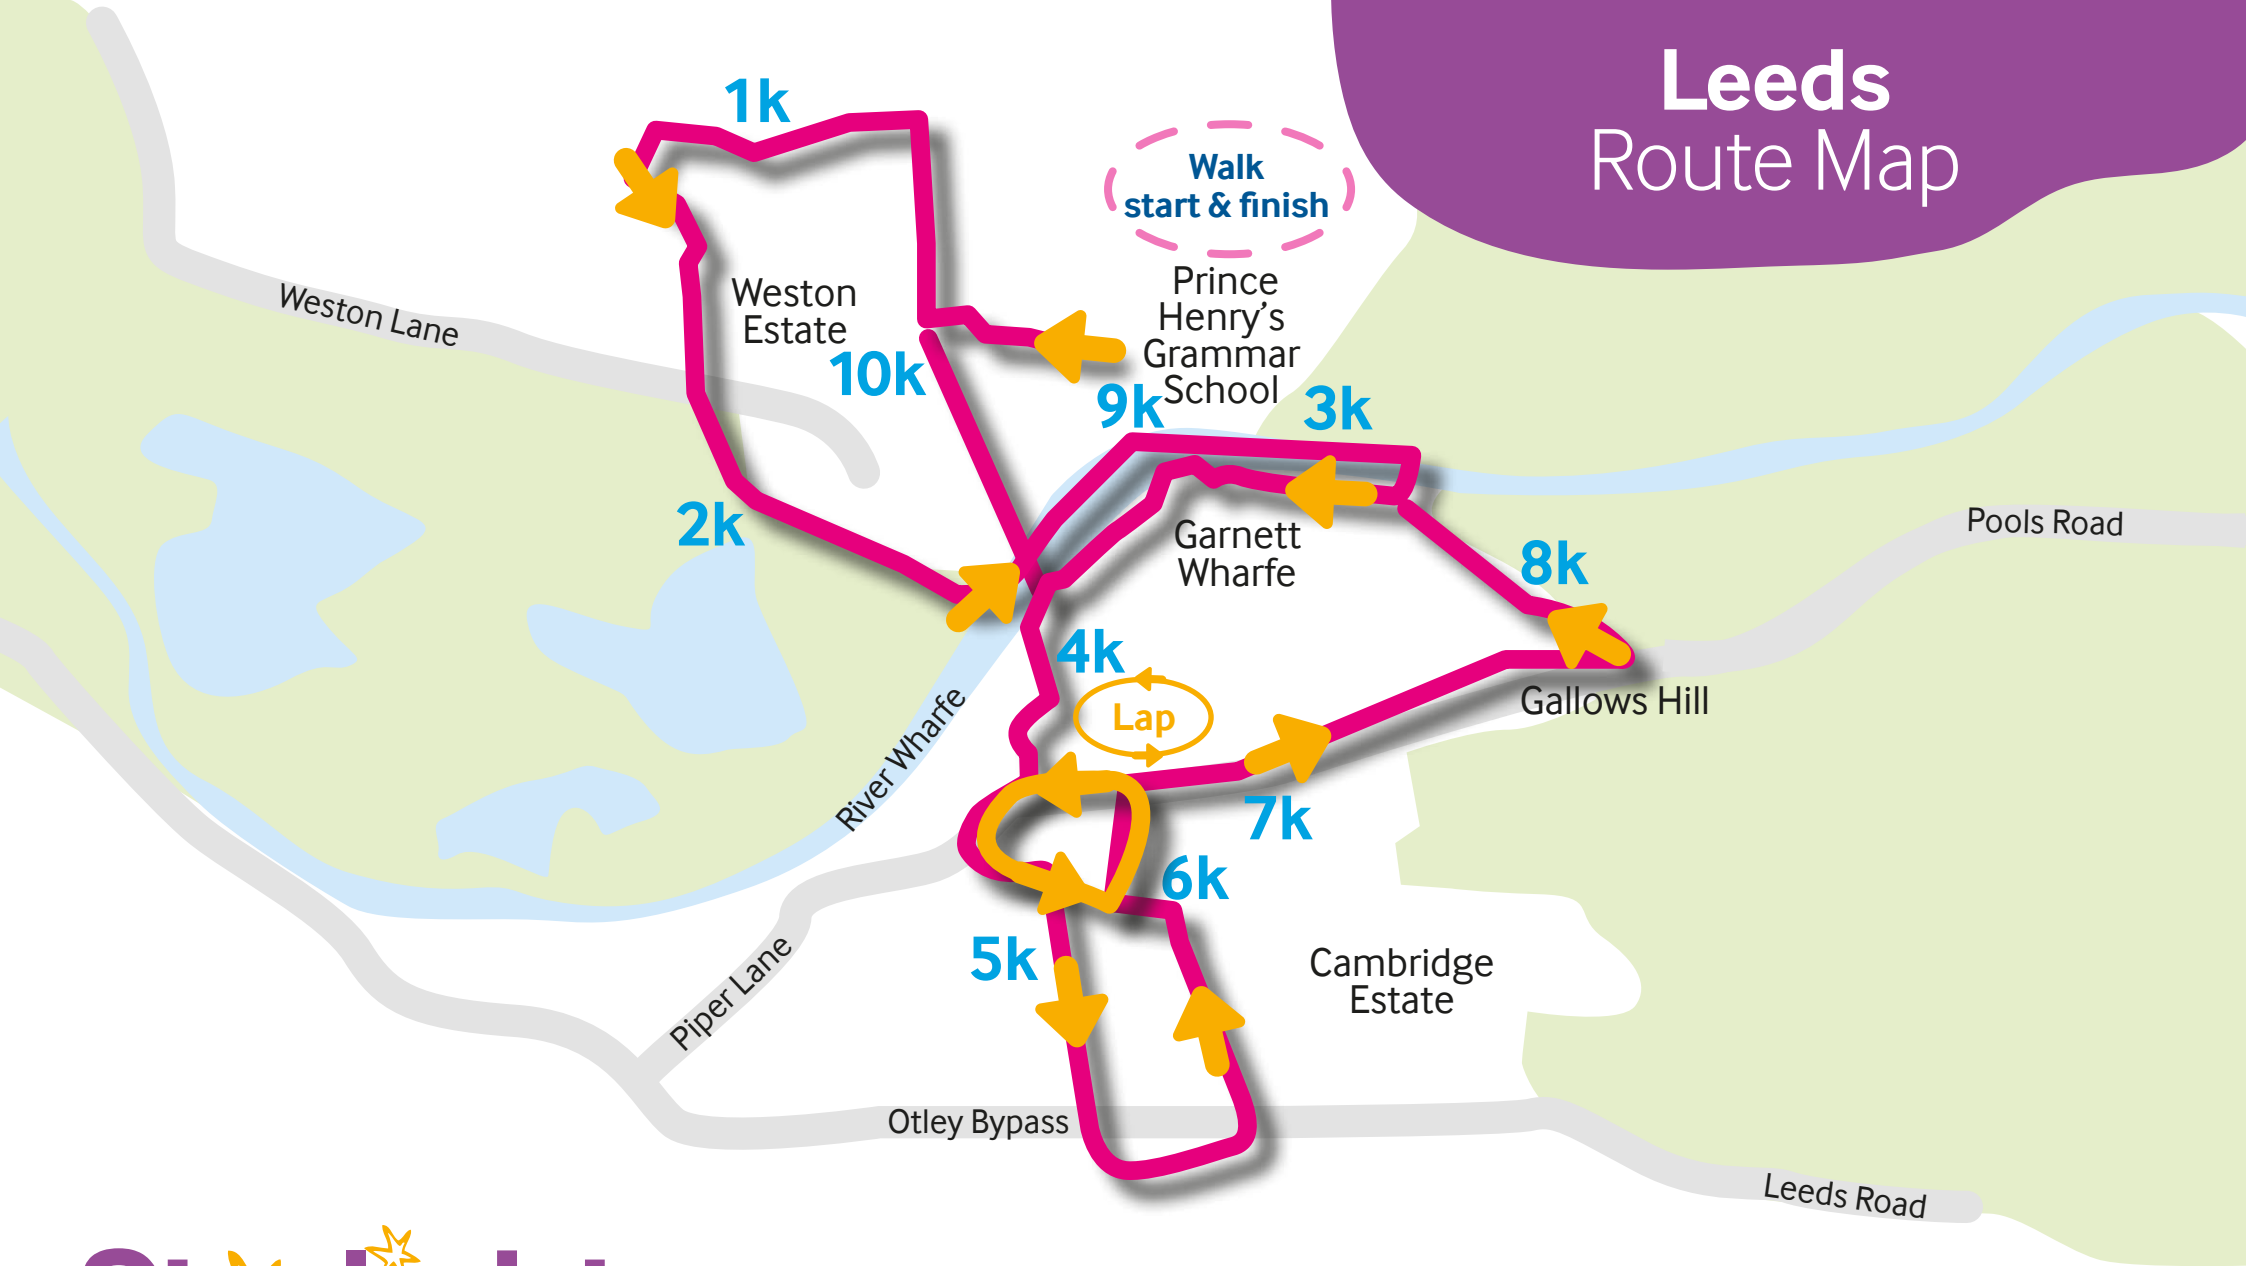

Leeds Route Map

Starlight
Hike 2023

Follow us for more:

-  [facebook.com/groups/sueryderstarlighthike](https://www.facebook.com/groups/sueryderstarlighthike)
-  [@sue_ryder](https://twitter.com/sue_ryder)