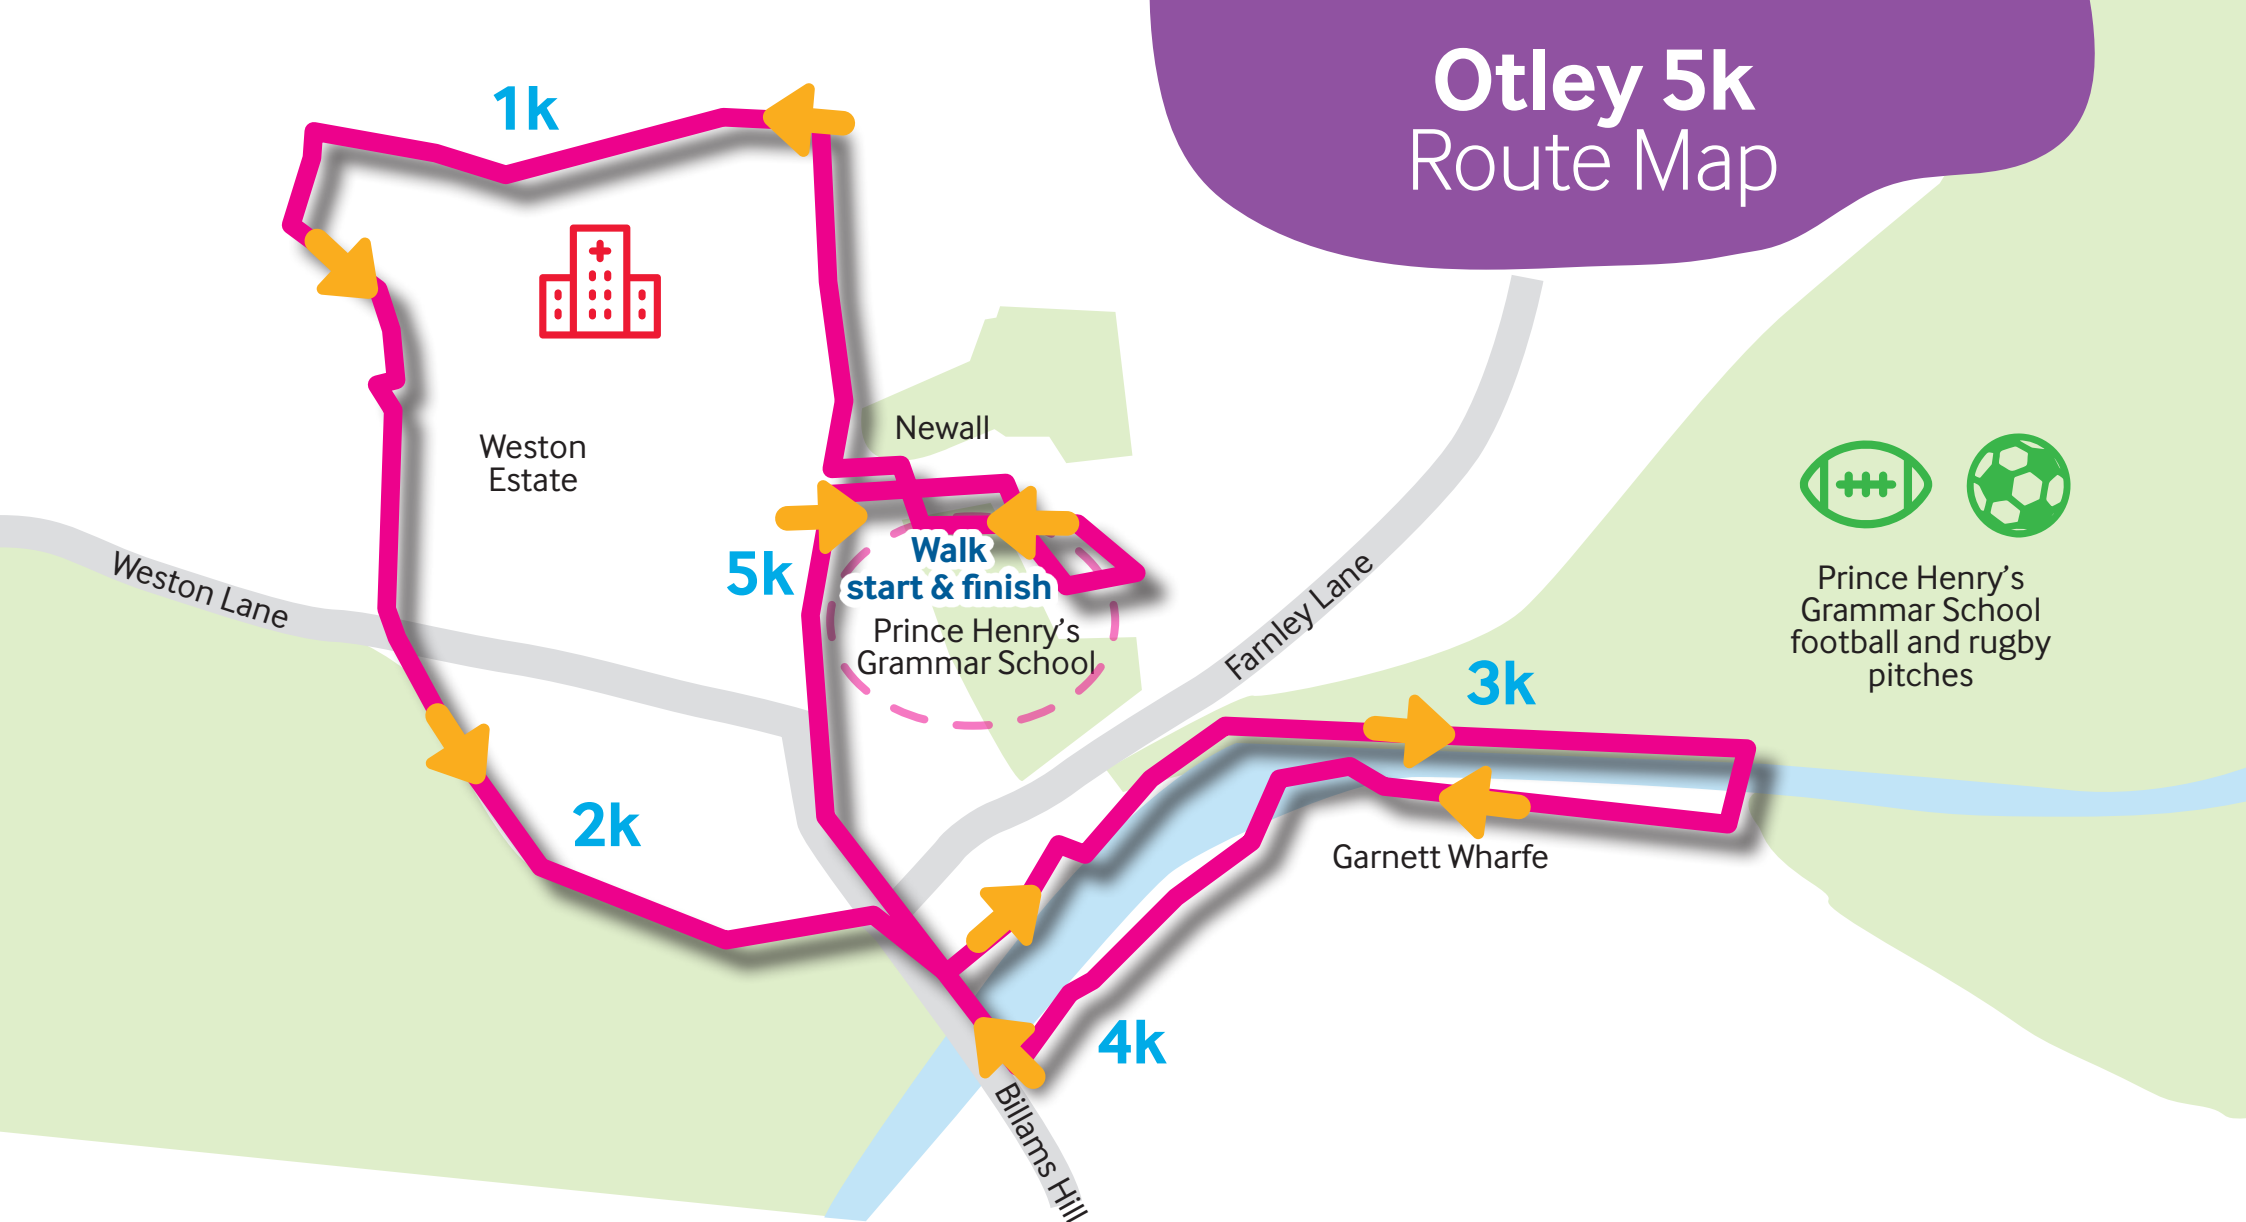

Otley 5k Route Map

St rlight Hike 2022

Follow us for more:

-  [facebook.com/groups/sue Ryder starlight hike](https://www.facebook.com/groups/sue Ryder starlight hike)
-  [@sue_ryder](https://twitter.com/sue_ryder)