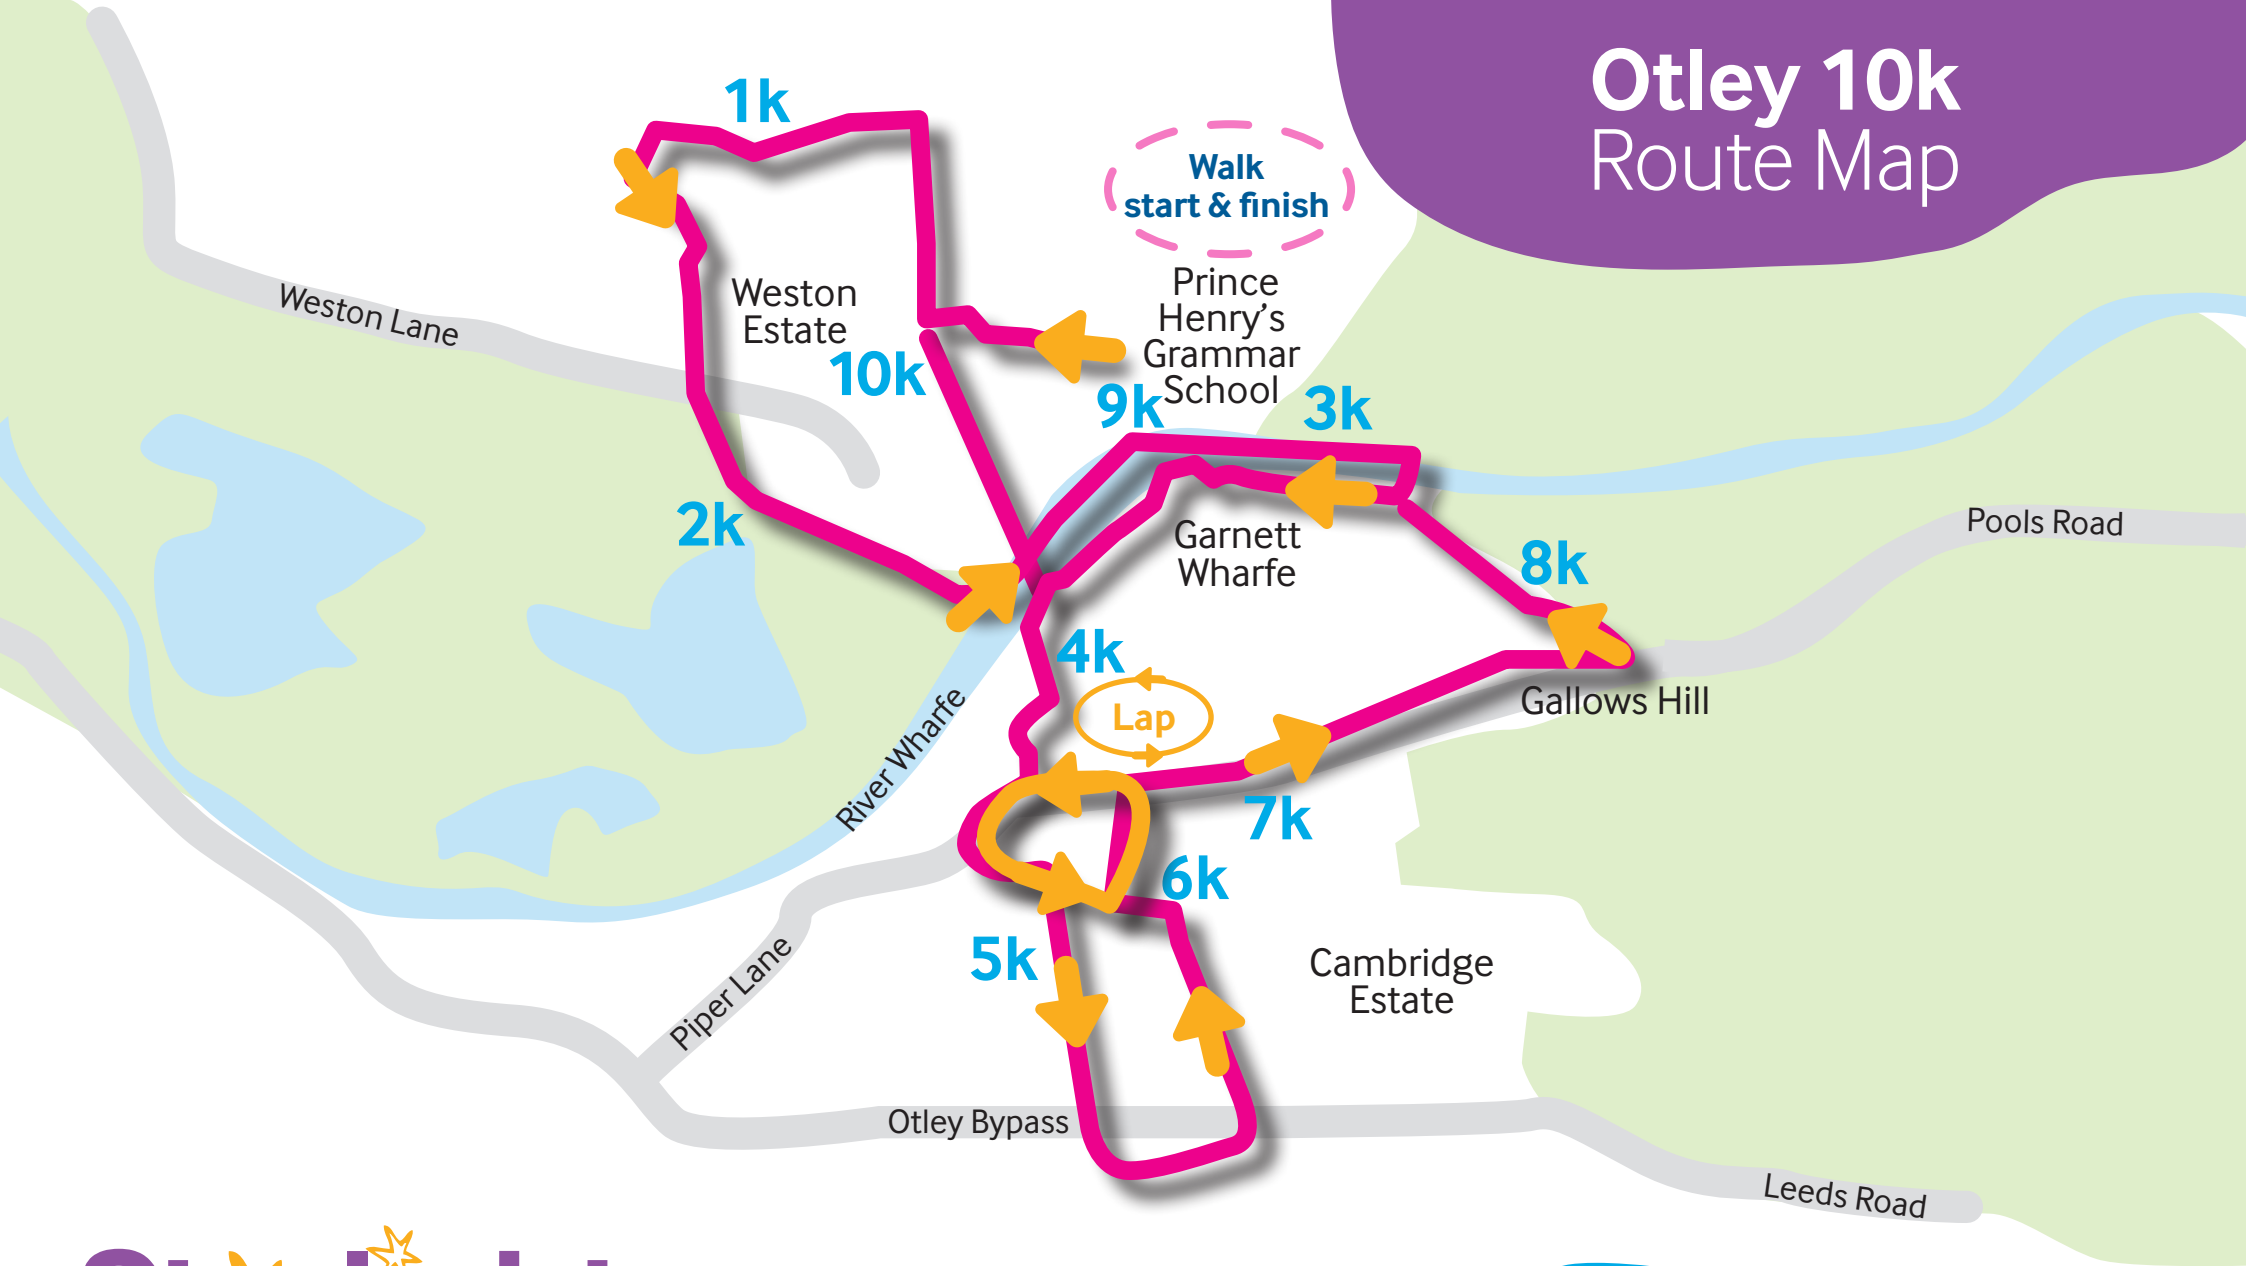

Otley 10k Route Map

Starlight
Hike 2022

Follow us for more:

-  [facebook.com/groups/sue Ryder starlight hike](https://www.facebook.com/groups/sue Ryder starlight hike)
-  [@sue_ryder](https://twitter.com/sue_ryder)